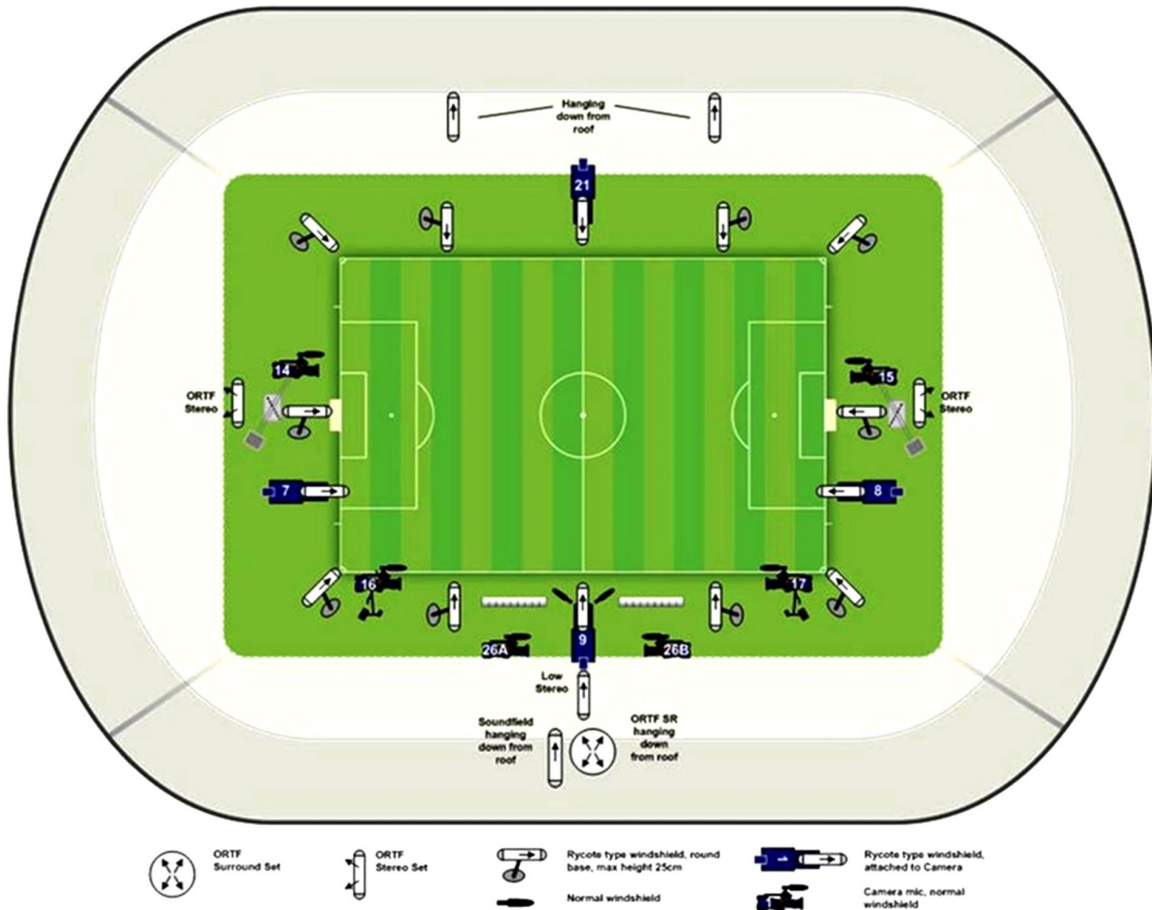

BROADCASTING GUIDELINES

Camera Plan

Broadcasting Devices

- กล้อง HD/SD Triax CCU หรือ Fibre CCU input Broadcast Camera เทียบเท่าหรือดีกว่า
- เซ็นเซอร์ตัวรับเป็นแบบ 2/3" CCD Sensor หรือ 2/3" CMOS Sensor อัตราส่วนภาพ 16:9
- Camera Control Units จำนวน 8 ชุด
- อุปกรณ์สื่อสาร Intercom
- Thumb Zoom Control และ Focus Control
- Zoom Lens ขนาด 20
- Zoom Lens ขนาด 42 หรือ Zoom Lens (Box Type) ขนาด 55
- Cable ชนิด Triax หรือ Fibre
- Tripod / Dolly
- 2 Slow Motion Units
- Computer Graphic
- Mixer 12 ช่องสัญญาณ
- Microphone ชนิด Shot Gun หรือ Boom ไม่ต่ำกว่า 8 ตัว
- ชุดพากย์